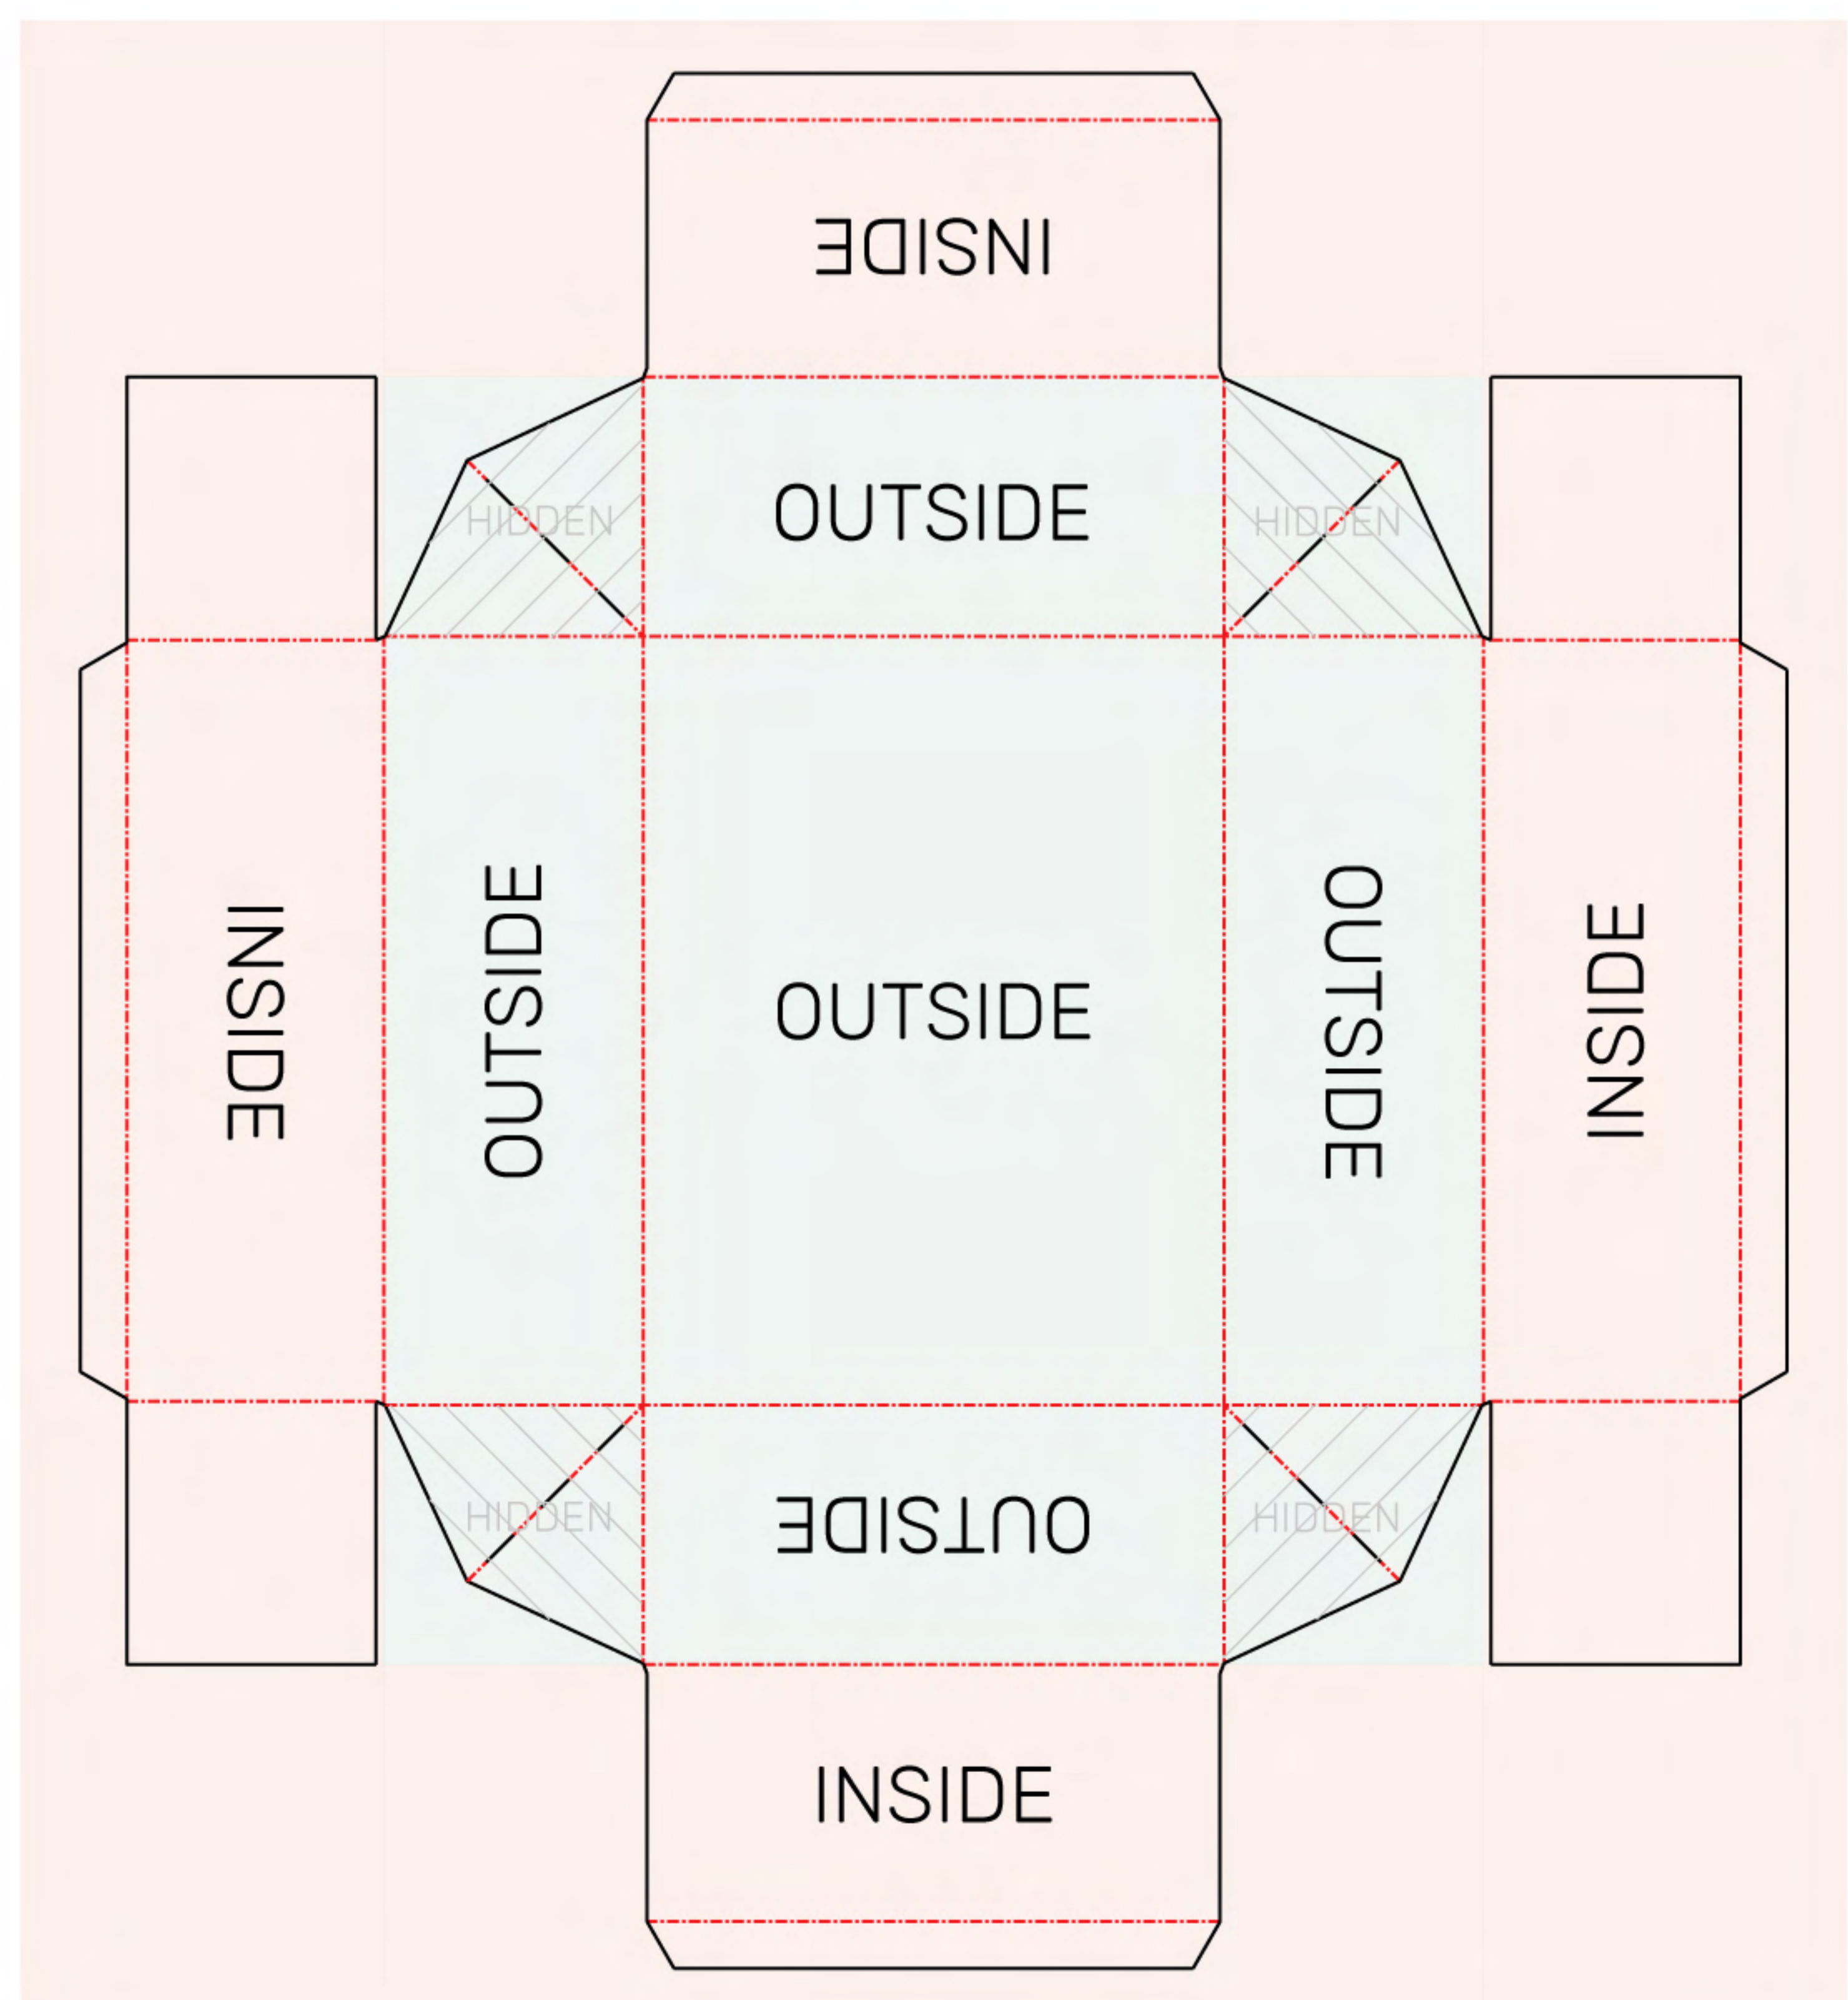

## DIELINE ORIENTATION GUIDE

### FOLDABLE LID AND BASE BOX

Foldable lid and base boxes are made of 2 pieces – the **lid** and the **base**. Both these pieces fold to make the **outside** and the **inside** of the box. Slot the **base** inside the **lid** to assemble your box.

**LID (OUTSIDE)**

**BASE (OUTSIDE)**

**LID (INSIDE)**

**BASE (INSIDE)**