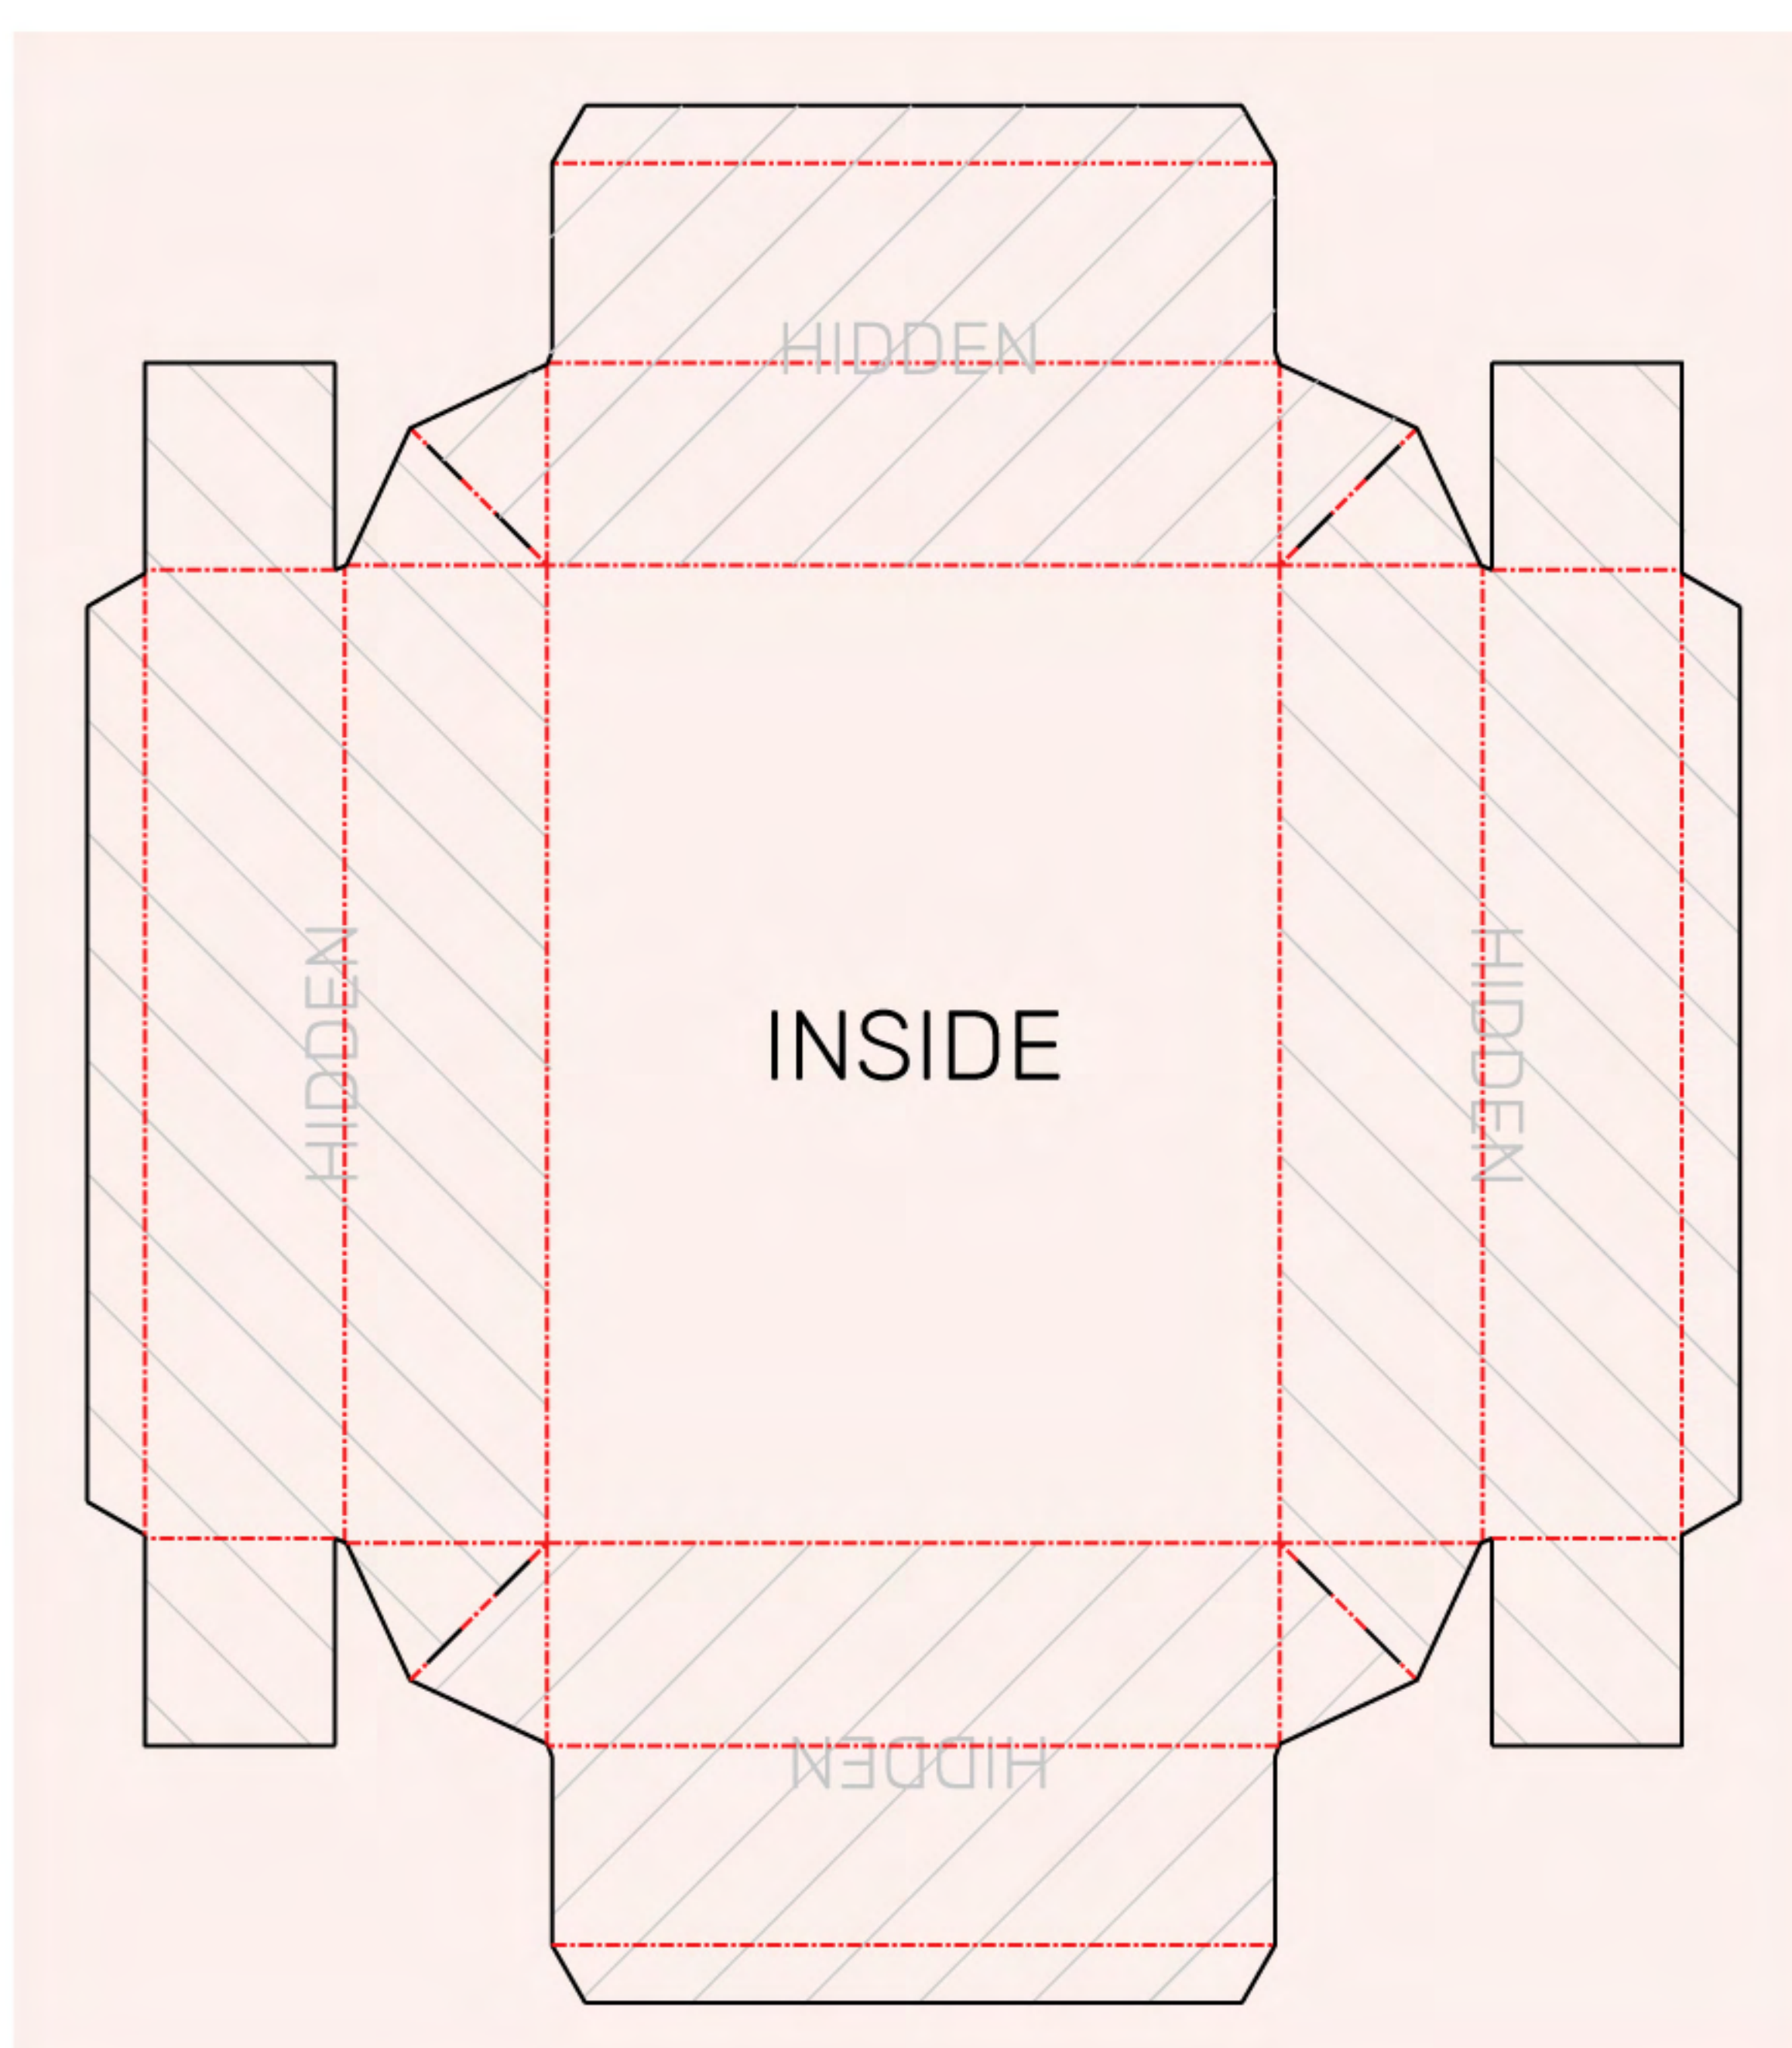

## DIELINE ORIENTATION GUIDE

### FOLDABLE LID AND BASE BOX

Foldable lid and base boxes are made of 2 pieces – the **lid** and the **base**. Both these pieces fold to make the **outside** and the **inside** of the box. Slot the **base** inside the **lid** to assemble your box.

**LID (OUTSIDE)**

**BASE (OUTSIDE)**

**LID (INSIDE)**

**BASE (INSIDE)**