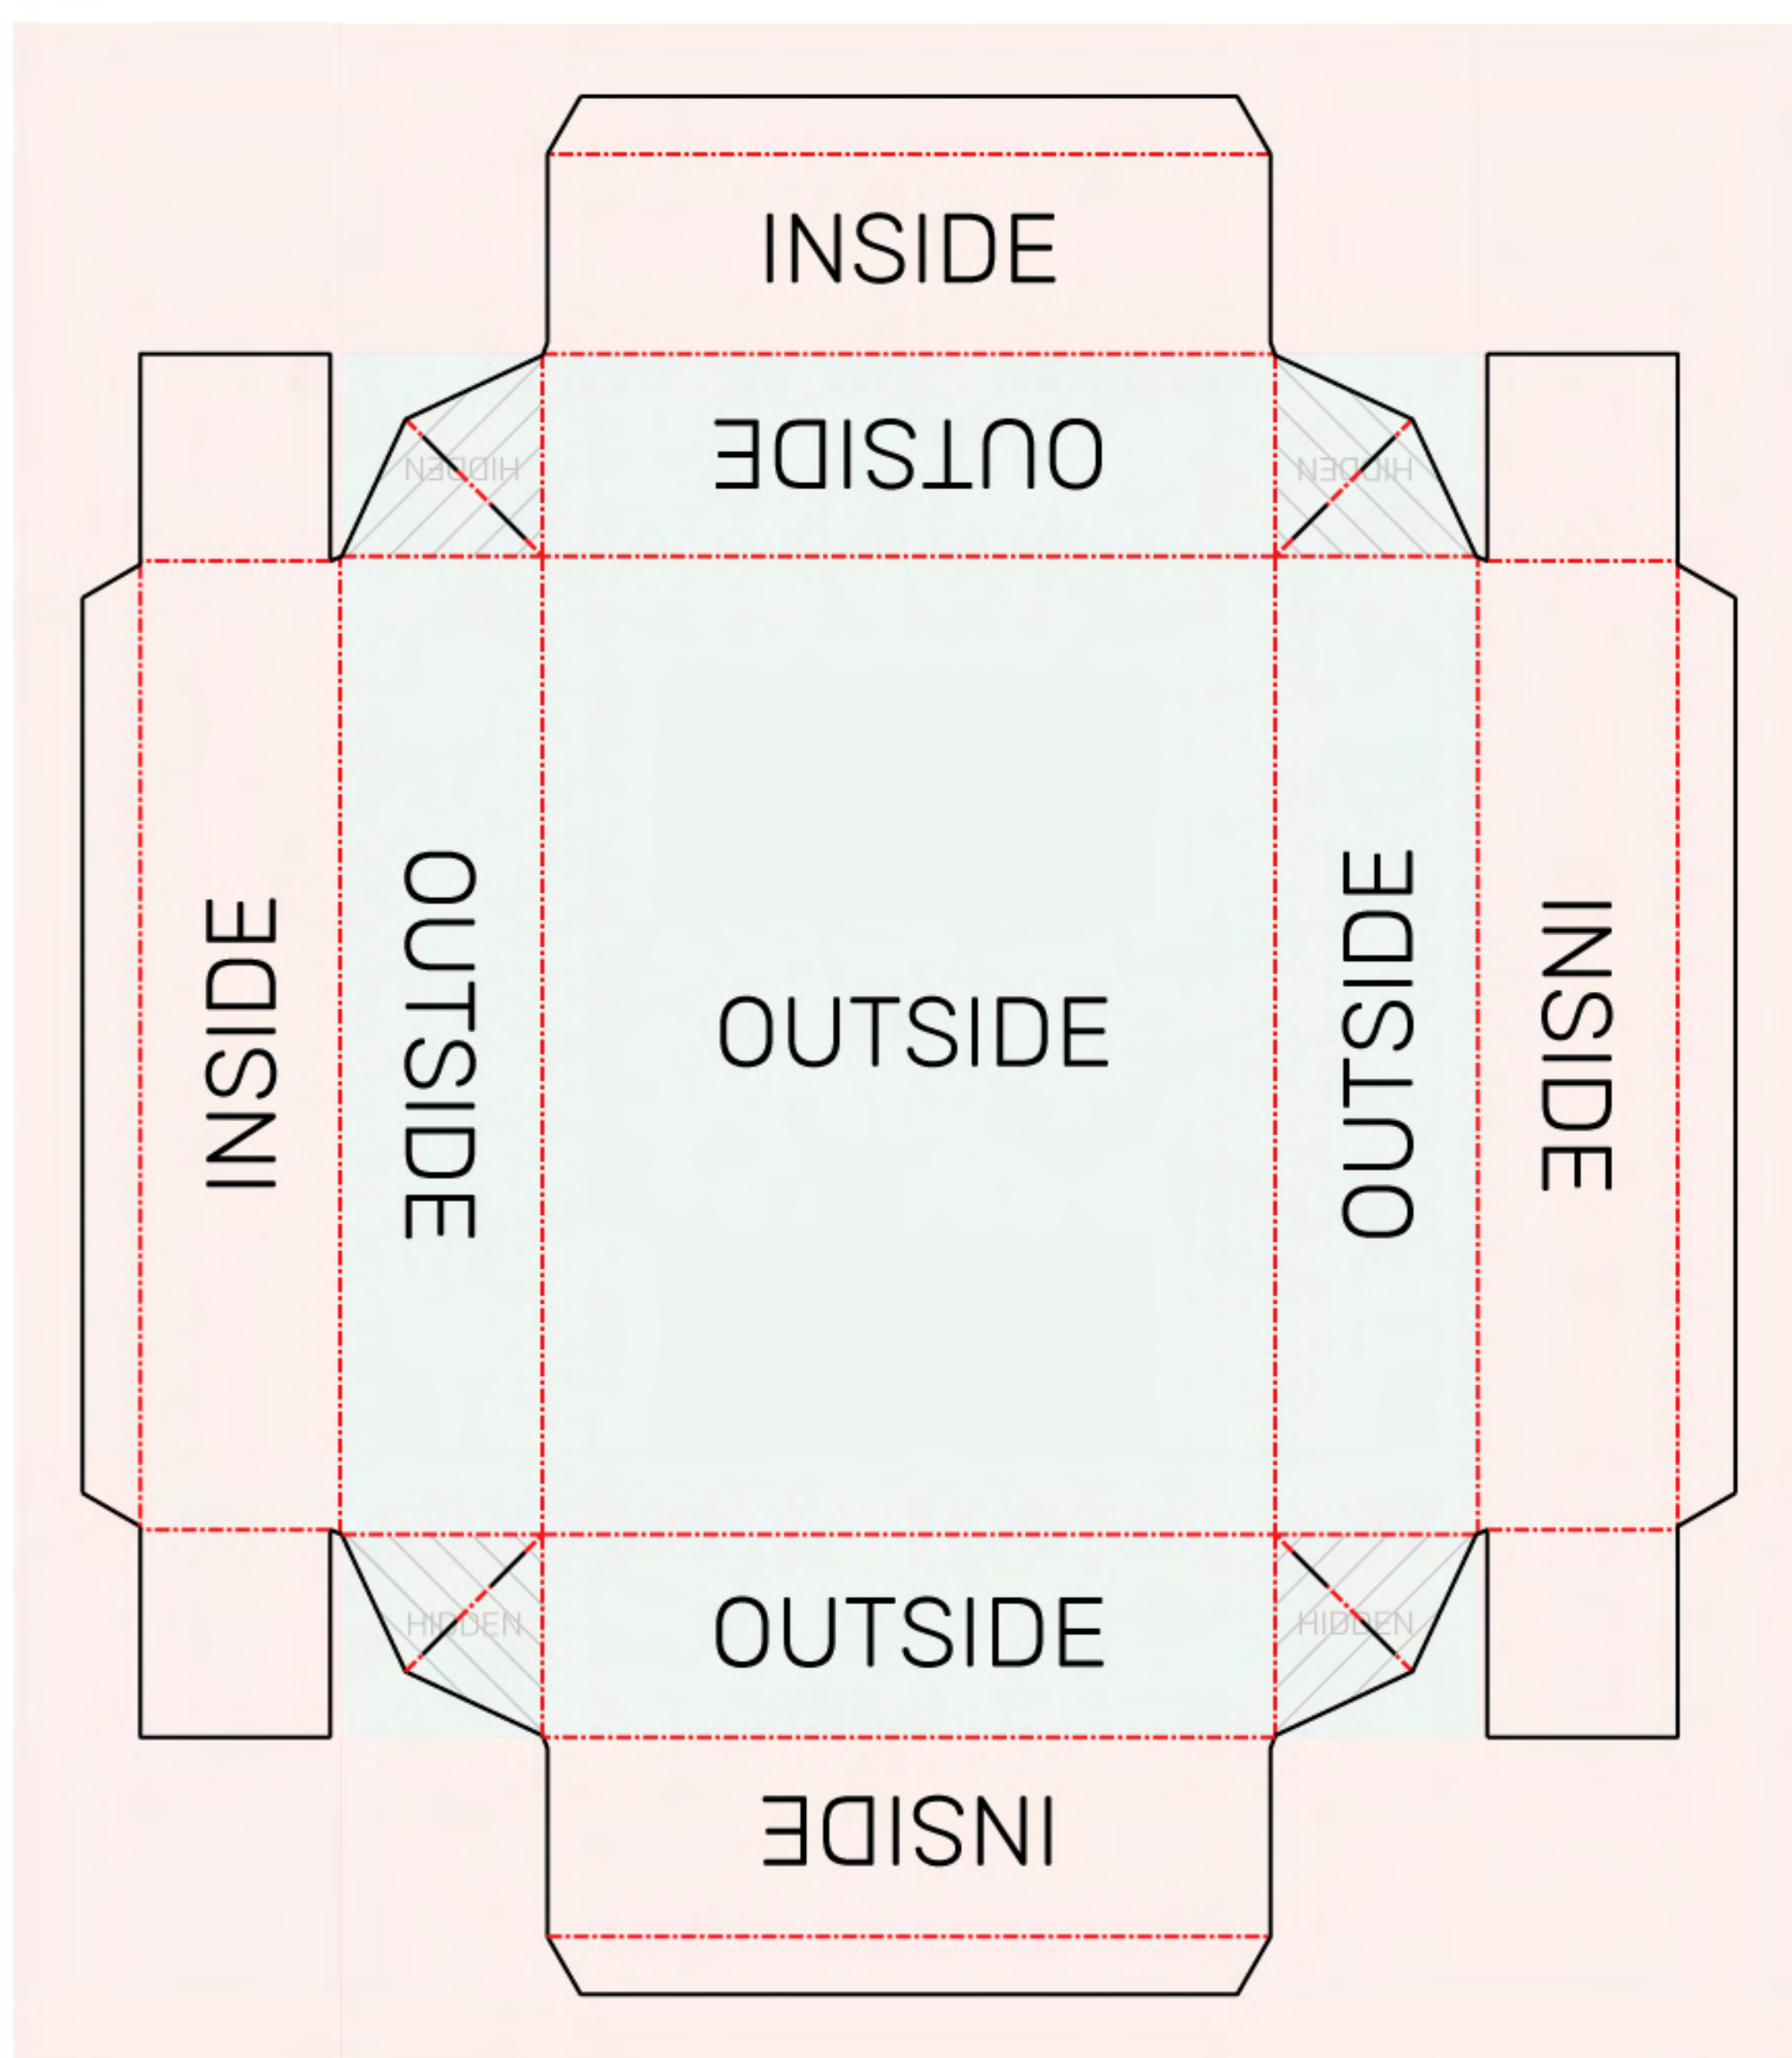

## DIELINE ORIENTATION GUIDE

### FOLDABLE LID AND BASE BOX

Foldable lid and base boxes are made of 2 pieces – the **lid** and the **base**. Both these pieces fold to make the **outside** and the **inside** of the box. Slot the **base** inside the **lid** to assemble your box.

**LID (OUTSIDE)**

**BASE (OUTSIDE)**

**LID (INSIDE)**

**BASE (INSIDE)**